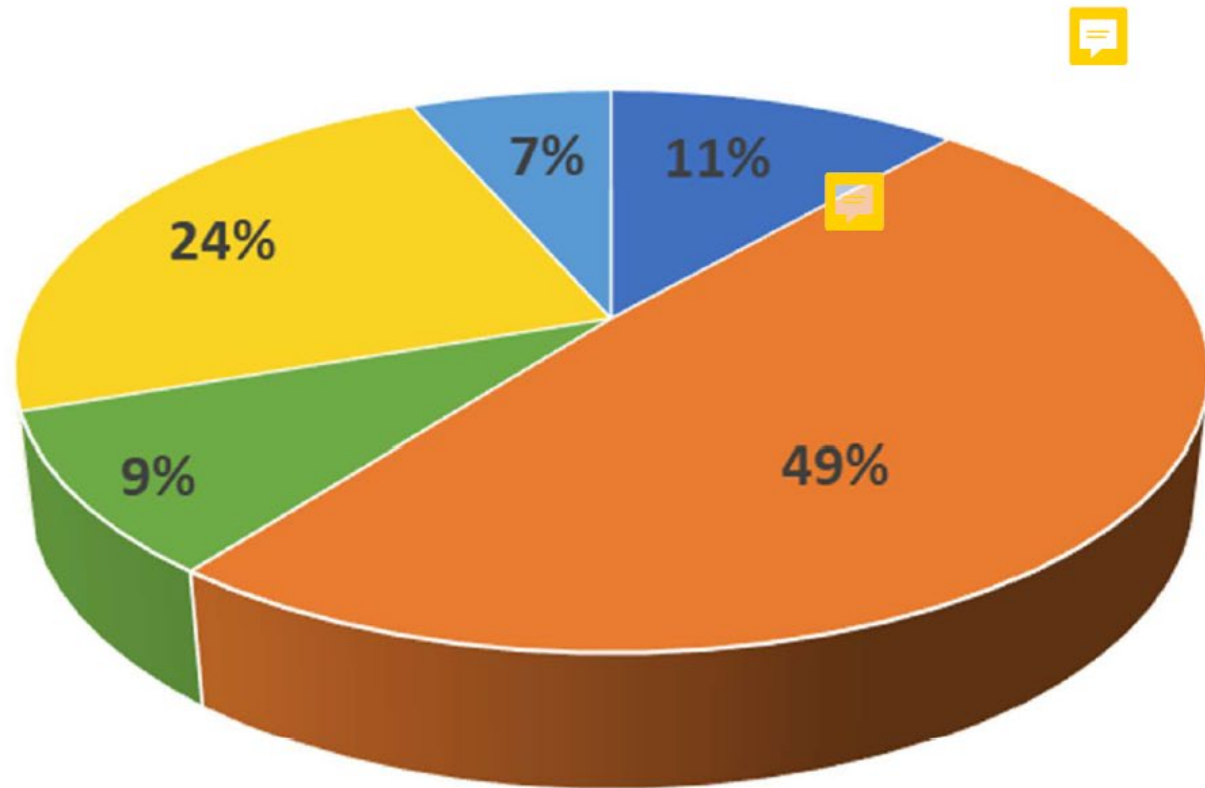

KHN Finance & Membership Graphs

KHN 5 Year Trend | Membership

Congregant Age Range

■ 60+ ■ 30-59 ■ 19-29 ■ 7-18 ■ 0-6