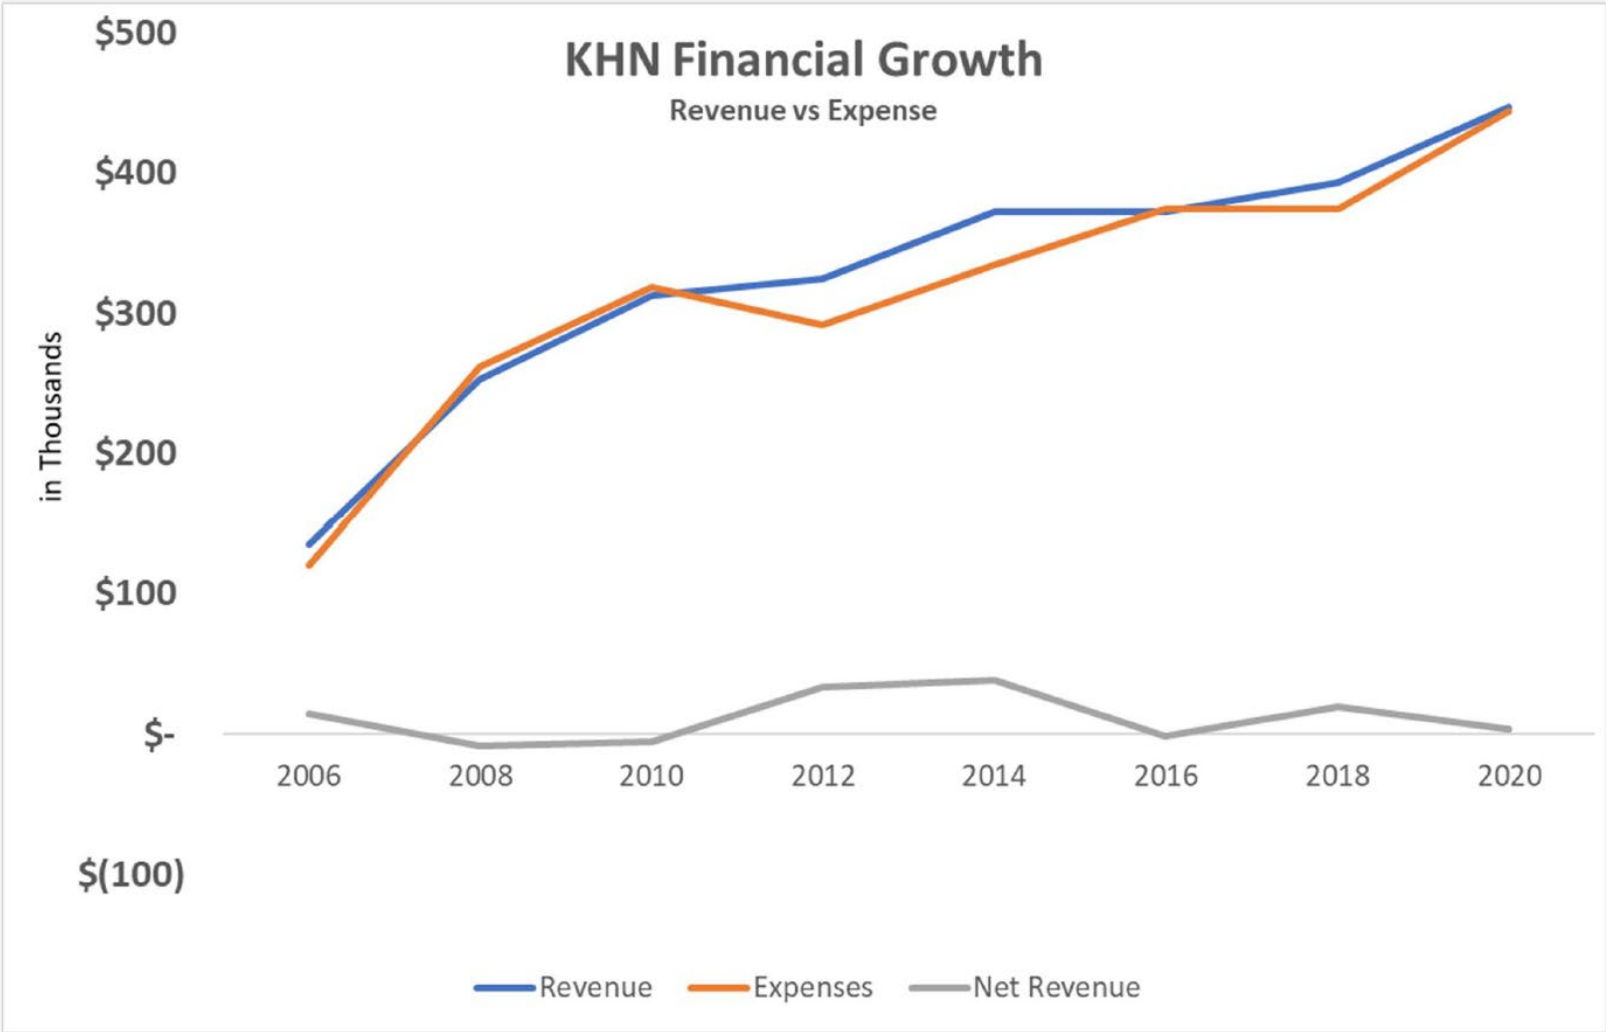

KHN Finance & Membership Graphs

KHN 5 Year Trend | Membership

Congregant Age Range

■ 60+ ■ 30-59 ■ 19-29 ■ 7-18 ■ 0-6