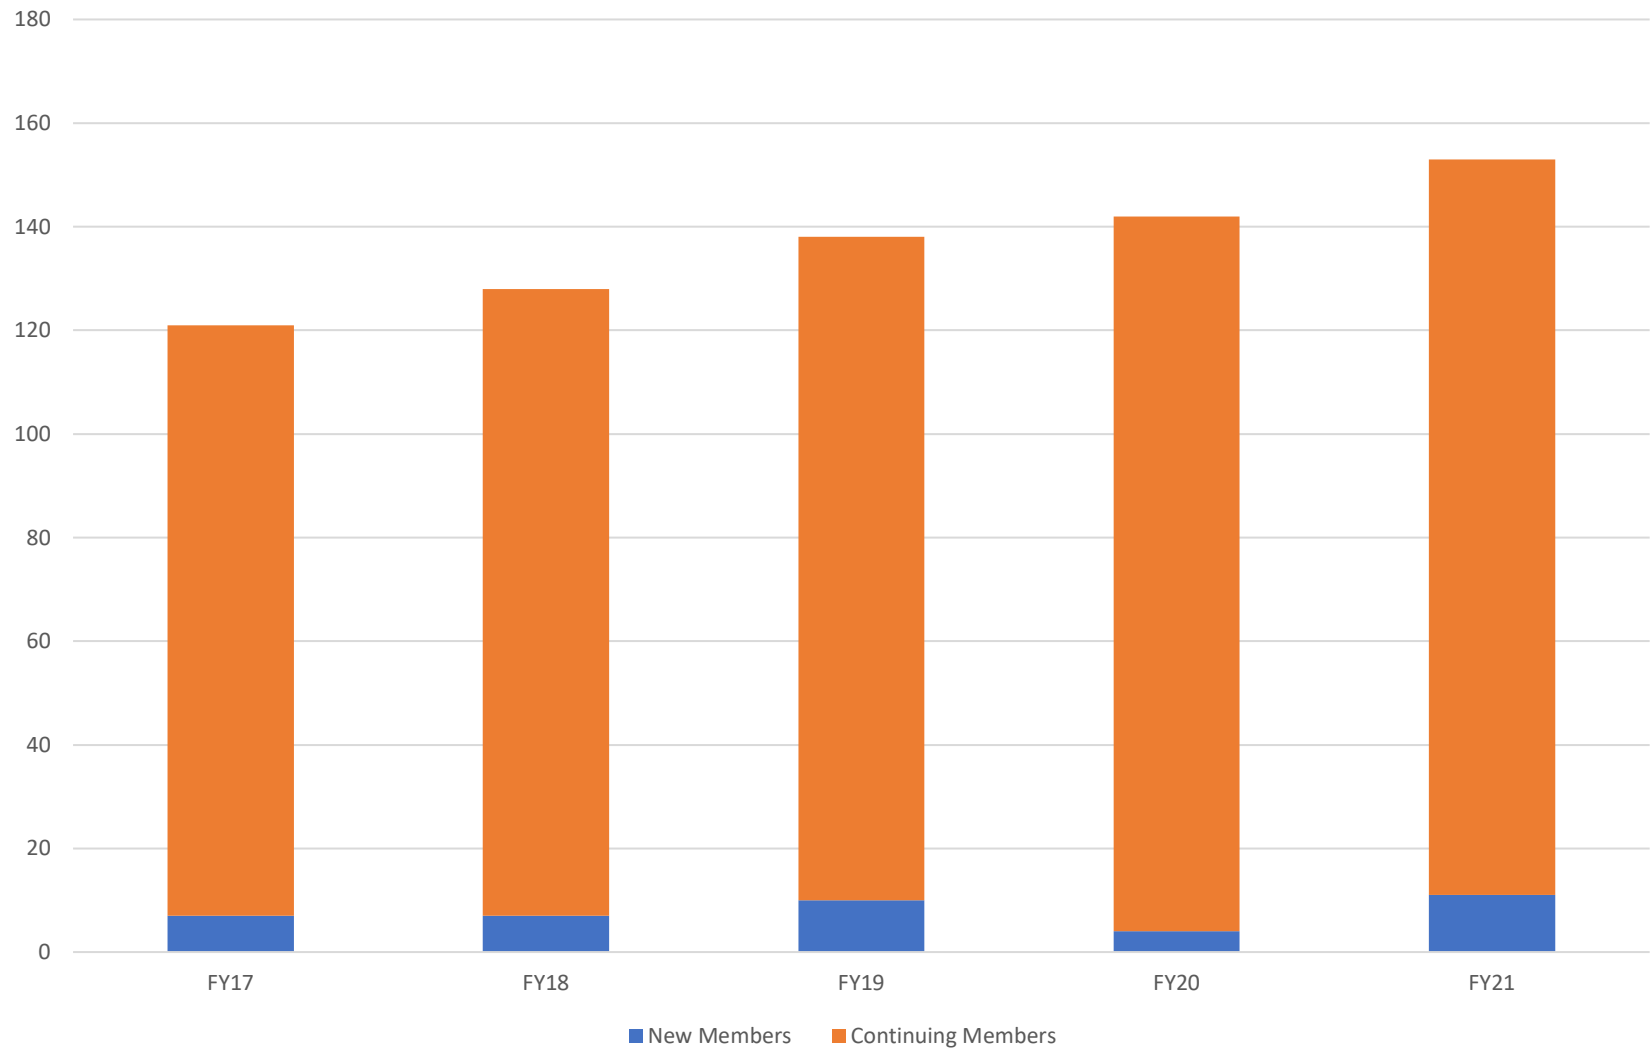

KHN Finance & Membership Graphs

KHN 5 Year Trend | Membership

Congregant Age Range

■ 60+ ■ 30-59 ■ 19-29 ■ 7-18 ■ 0-6