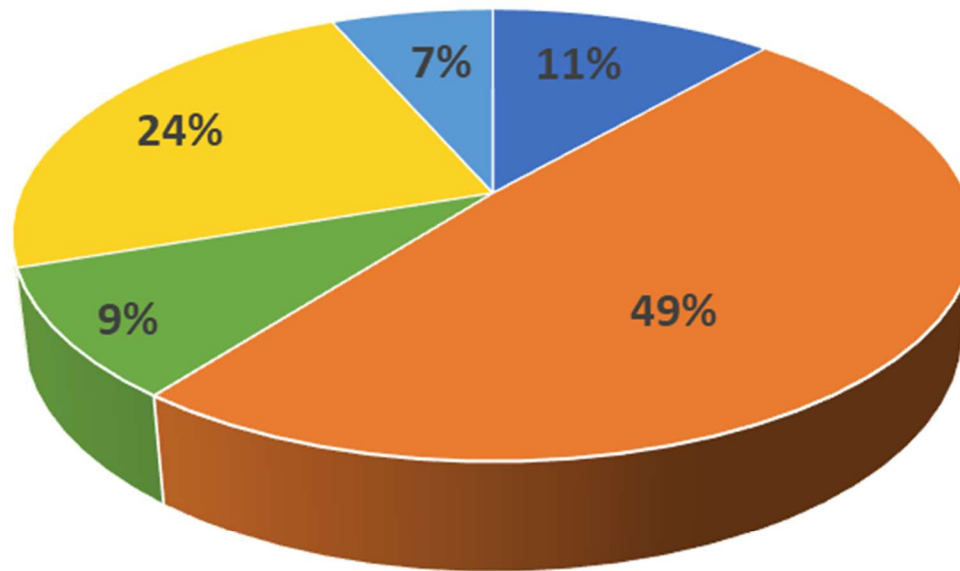

# Finance & Membership Graphics

---

### 5 Year Trend: KHN Member Households

## Congregant Age Range

■ 60+ ■ 30-59 ■ 19-29 ■ 7-18 ■ 0-6