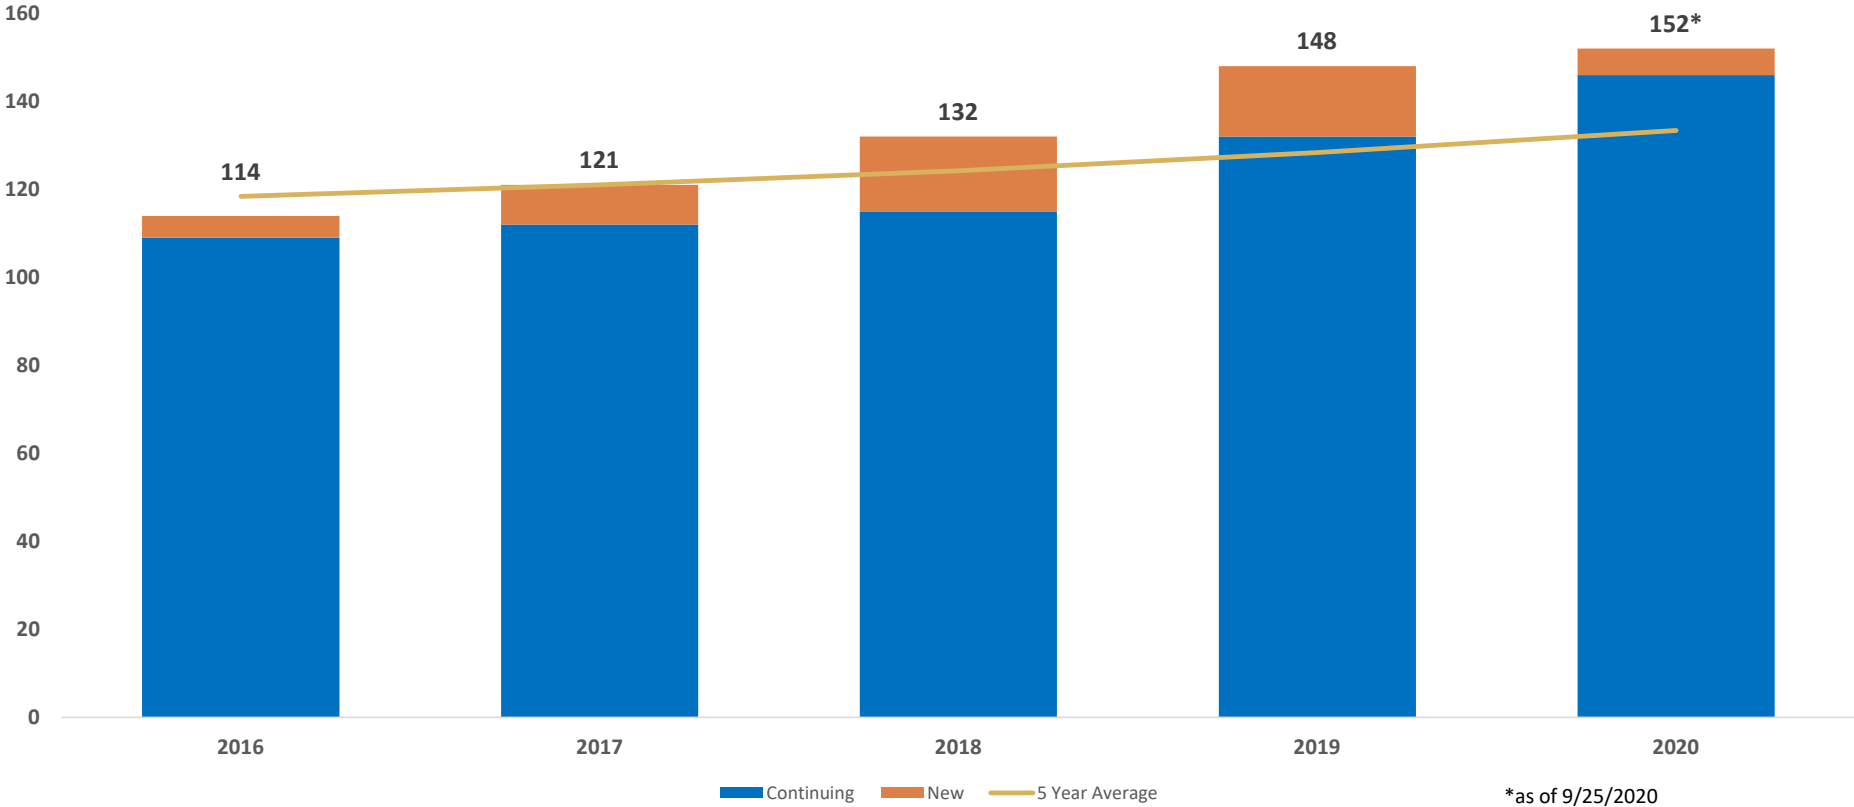

# Finance & Membership Graphics

---

### 5 Year Trend: KHN Member Households

## Congregant Age Range

■ 60+ ■ 30-59 ■ 19-29 ■ 7-18 ■ 0-6